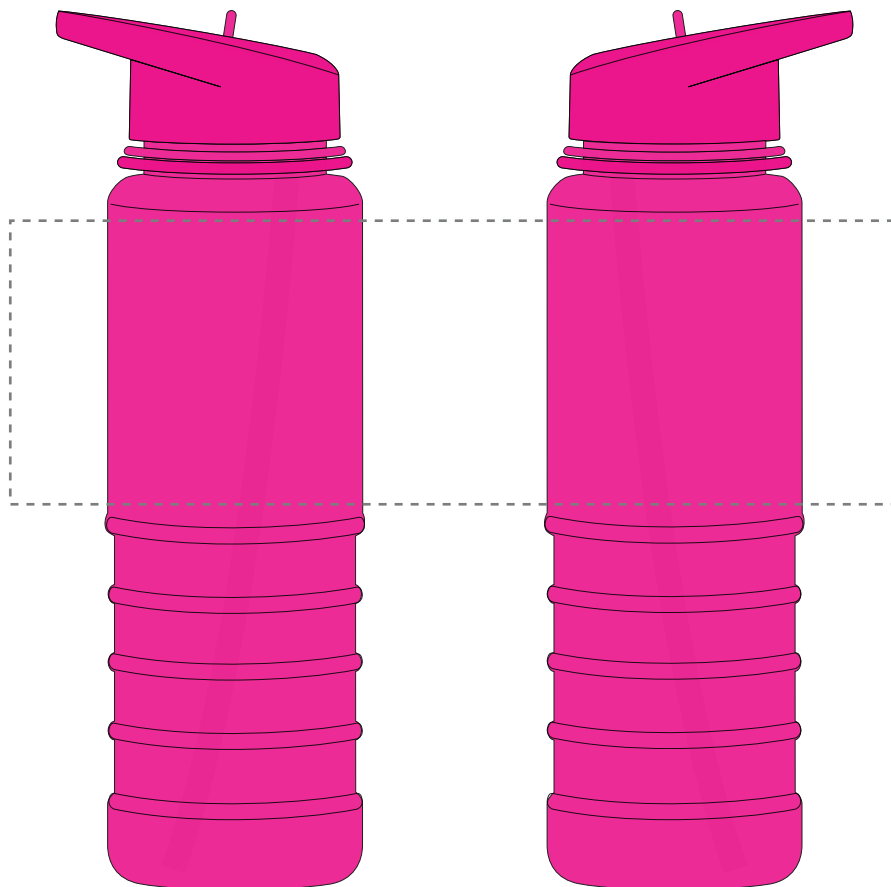

Your Ref:

Quantity:

Product Code: MG9706

Our Ref:

Version: 1

Product Colour: PINK

**PRINTING CONCERNS:**

We stock this item in the following colours

**PANTONE REFERENCE(S)**
 Full colour printing

ARTWORK SCALE 50%

LOGOS WILL BE DIRECTLY OPPOSITE  
LOGOS WILL NOT BE DIRECTLY OPPOSITE

Product Image for visualisation  
- colours may vary

The dashed line is to demonstrate print area and will not appear on your printed item